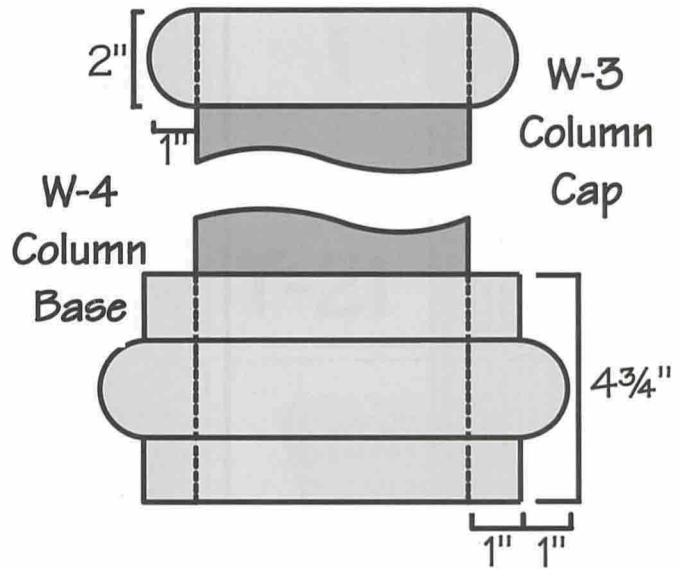

Columns Caps & Bases

Gingerbread Trim

Company of Michigan

Cutting Edge Foam Technologies

13405 Stark Rd.
Livonia, MI. 48150

734-422-3801 (phone)
734-422-3380 (fax)

www.gingerbreadtrim.com

All Parts May
Be Scaled
Up Or Down

All Parts May
Be Scaled
Up Or Down

Gingerbread Trim

Company of Michigan

Cutting Edge Foam Technologies

13405 Stark Rd.
Livonia, MI. 48150

734-422-3801 (phone)
734-422-3380 (fax)

www.gingerbreadtrim.com

Columns Caps & Bases