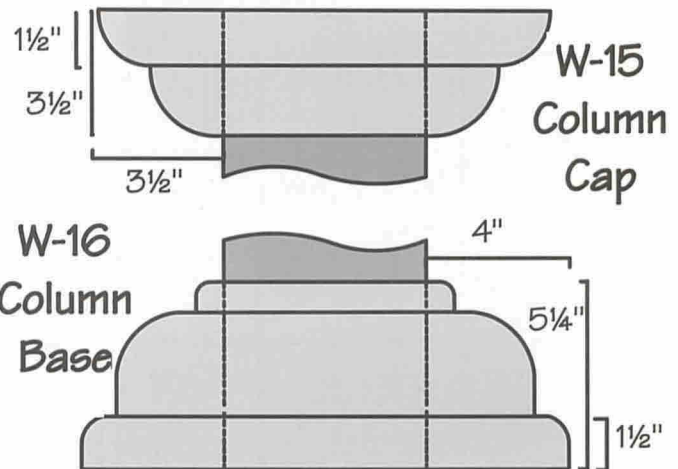

All Parts May
Be Scaled
Up Or Down

Gingerbread Trim

Company of Michigan

Cutting Edge Foam Technologies

13405 Stark Rd.
Livonia, MI. 48150

734-422-3801 (phone)
734-422-3380 (fax)

www.gingerbreadtrim.com

Columns Caps & Bases

Columns Caps & Bases

Gingerbread Trim
Company of Michigan
Cutting Edge Foam Technologies
13405 Stark Rd. 734-422-3801 (phone)
Livonia, MI. 48150 734-422-3380 (fax)
www.gingerbreadtrim.com

All Parts May
Be Scaled
Up Or Down