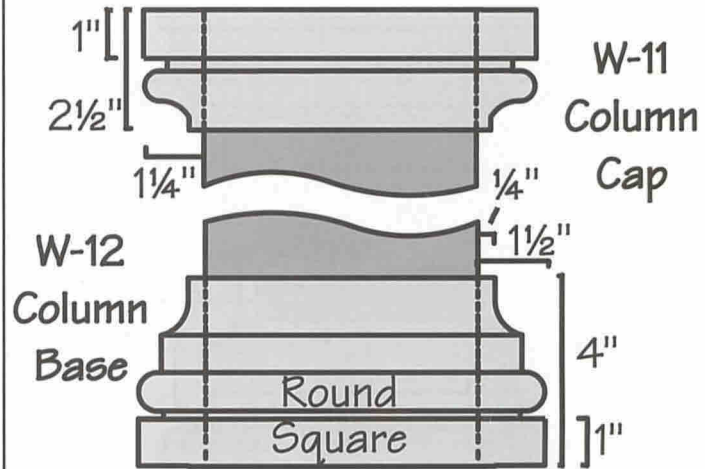

All Parts May
Be Scaled
Up Or Down

Gingerbread Trim

Company of Michigan

Cutting Edge Foam Technologies

13405 Stark Rd.
Livonia, MI. 48150

734-422-3801 (phone)
734-422-3380 (fax)

www.gingerbreadtrim.com

Columns Caps & Bases

Columns Caps & Bases

Gingerbread Trim
Company of Michigan
Cutting Edge Foam Technologies
13405 Stark Rd. 734-422-3801 (phone)
Livonia, MI. 48150 734-422-3380 (fax)
www.gingerbreadtrim.com

All Parts May
Be Scaled
Up Or Down