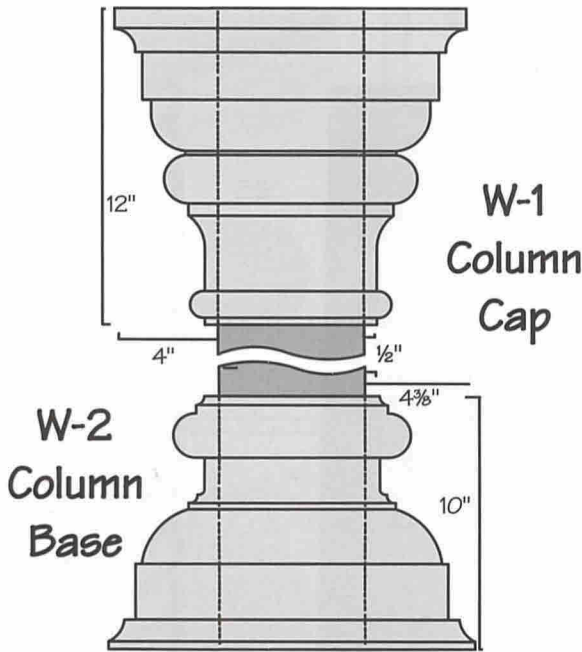

Columns Caps & Bases

Gingerbread Trim

Company of Michigan

Cutting Edge Foam Technologies

13405 Stark Rd.
Livonia, MI. 48150

734-422-3801 (phone)
734-422-3380 (fax)

www.gingerbreadtrim.com

All Parts May
Be Scaled
Up Or Down

All Parts May
Be Scaled
Up Or Down

Gingerbread Trim

Company of Michigan

Cutting Edge Foam Technologies

13405 Stark Rd.
Livonia, MI. 48150

734-422-3801 (phone)
734-422-3380 (fax)

www.gingerbreadtrim.com

Columns Caps & Bases