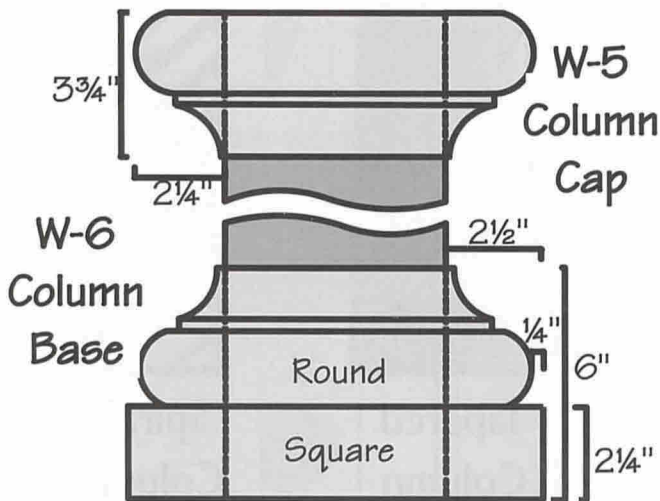

Columns Caps & Bases

Gingerbread Trim

Company of Michigan

Cutting Edge Foam Technologies

13405 Stark Rd.
Livonia, MI. 48150

734-422-3801 (phone)
734-422-3380 (fax)

www.gingerbreadtrim.com

All Parts May
Be Scaled
Up Or Down

All Parts May
Be Scaled
Up Or Down

Gingerbread Trim

Company of Michigan

Cutting Edge Foam Technologies

13405 Stark Rd.
Livonia, MI. 48150

734-422-3801 (phone)
734-422-3380 (fax)

www.gingerbreadtrim.com

Columns Caps & Bases