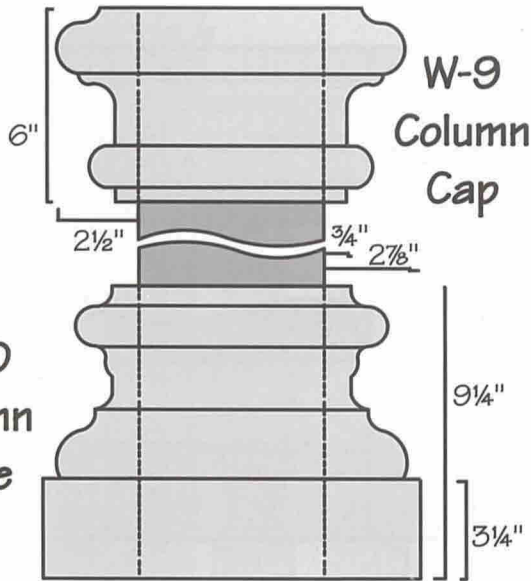

All Parts May
Be Scaled
Up Or Down

Gingerbread Trim

Company of Michigan

Cutting Edge Foam Technologies

13405 Stark Rd.
Livonia, MI. 48150

734-422-3801 (phone)
734-422-3380 (fax)

www.gingerbreadtrim.com

Columns Caps & Bases

Columns Caps & Bases

Gingerbread Trim
Company of Michigan
Cutting Edge Foam Technologies
13405 Stark Rd. 734-422-3801 (phone)
Livonia, MI. 48150 734-422-3380 (fax)
www.gingerbreadtrim.com

All Parts May
Be Scaled
Up Or Down