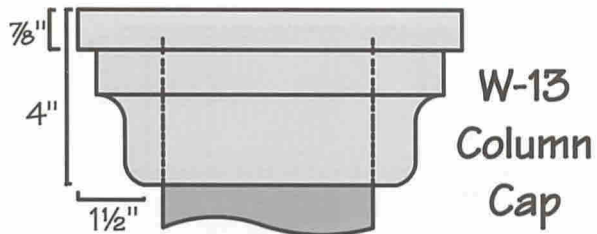

All Parts May
Be Scaled
Up Or Down

Gingerbread Trim

Company of Michigan

Cutting Edge Foam Technologies

13405 Stark Rd.
Livonia, MI. 48150

734-422-3801 (phone)
734-422-3380 (fax)

www.gingerbreadtrim.com

Columns Caps & Bases

Columns Caps & Bases

Gingerbread Trim
Company of Michigan
Cutting Edge Foam Technologies
13405 Stark Rd. 734-422-3801 (phone)
Livonia, MI. 48150 734-422-3380 (fax)
www.gingerbreadtrim.com

All Parts May
Be Scaled
Up Or Down