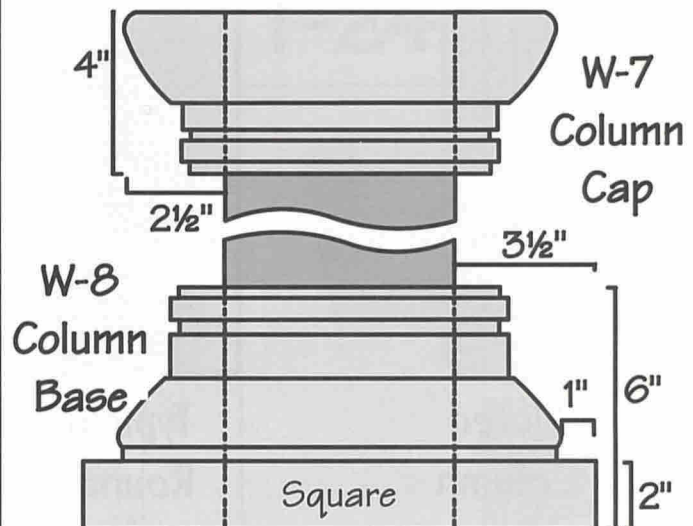

Columns Caps & Bases

Gingerbread Trim

Company of Michigan

Cutting Edge Foam Technologies

13405 Stark Rd.
Livonia, MI. 48150

734-422-3801 (phone)
734-422-3380 (fax)

www.gingerbreadtrim.com

All Parts May
Be Scaled
Up Or Down

All Parts May
Be Scaled
Up Or Down

Gingerbread Trim

Company of Michigan

Cutting Edge Foam Technologies

13405 Stark Rd.
Livonia, MI. 48150

734-422-3801 (phone)
734-422-3380 (fax)

www.gingerbreadtrim.com

Columns Caps & Bases